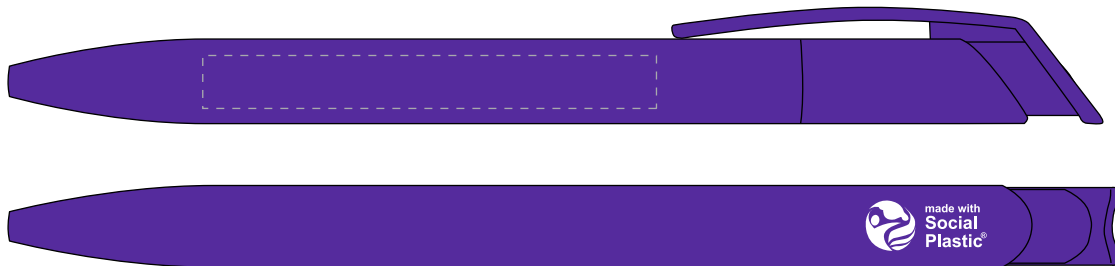

Your Ref:	Quantity:	Product Code: TPC000110
Our Ref:	Version: 1	Product Colour: PURPLE

**PRINTING CONCERNS:**

**PRODUCT INFO:**

We stock this item in the following colours

**PANTONE REFERENCE(S)**

- Colour 1
- Colour 1
- Colour 1
- Colour 1

ARTWORK SCALE 100%

ARTWORK SCALE 100%

Max print area: 60mm x 7mm

Product Image for visualisation  
- colours may vary

**The dashed line is to demonstrate print area and will not appear on your printed item**